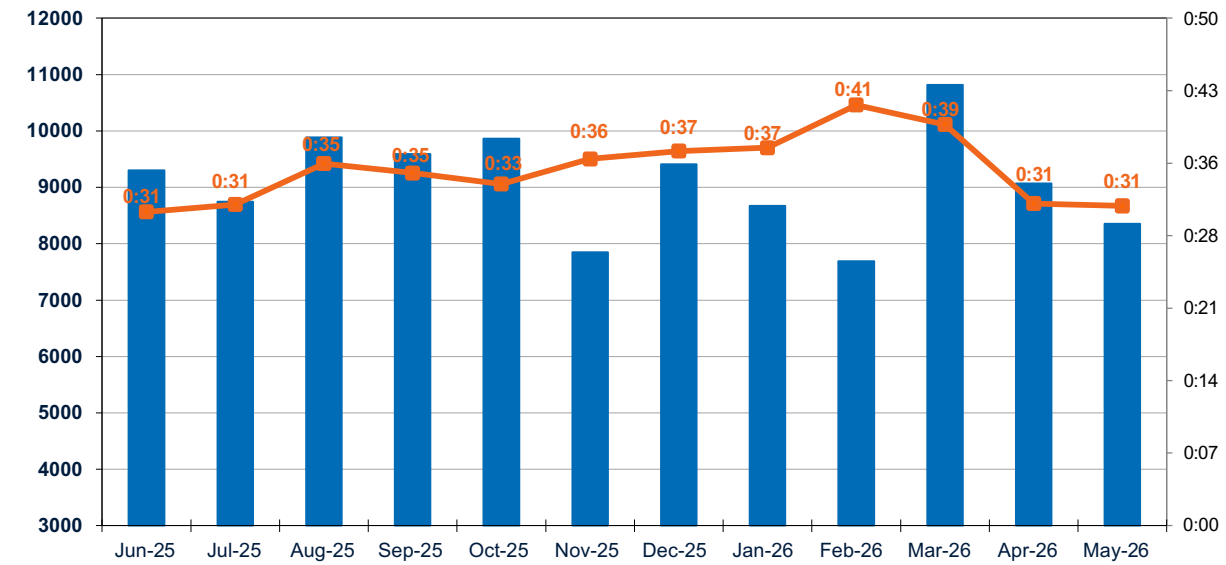

Conley Terminal Gate Visits/Truck Turnaround Times

Gate Visits

Truck Turnaround