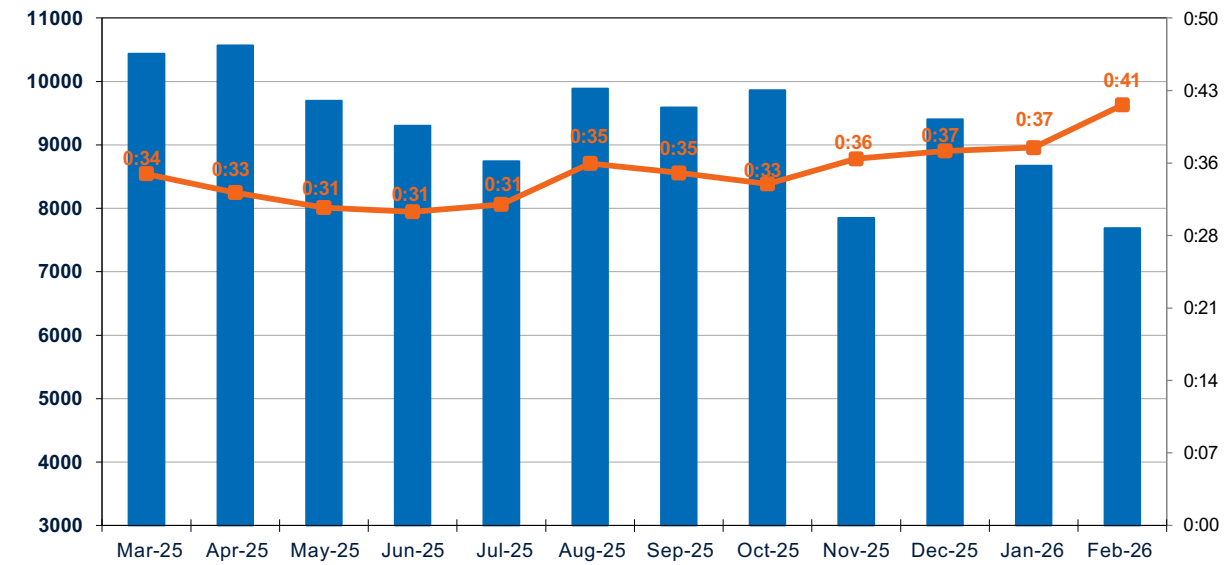

Conley Terminal Gate Visits/Truck Turnaround Times

Gate Visits

Truck Turnaround