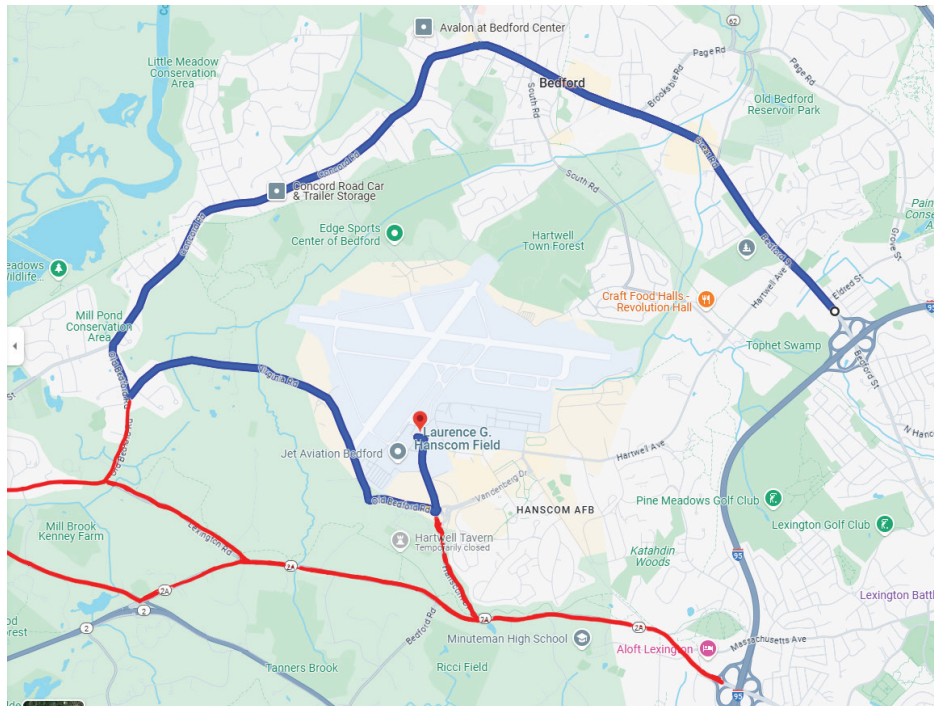

ROADWAY CLOSURES

The 250th anniversary celebration of the American Revolution commemorates the historic battles of Concord and Lexington. Celebratory 250th events that are scheduled that may impact getting to or from Hanscom Field begins on **Friday, April 18th through Monday, April 21st**. Events will be held across the towns of Arlington, Bedford, Concord, Lexington, and Lincoln, as well as at Minuteman National Historical Park. There will be high levels of traffic in the area due to large crowds, roadway closures and detours. Please plan ahead and anticipate needing extra time to get to or from Hanscom Field.

Impacts to Hanscom Field

Saturday, April 19th will be the most impactful day for those going to or leaving from Hanscom Field. From 5:00 AM to 5:00 PM, State Route 2A and Hanscom Drive will be closed. To access Hanscom Field from I-95, please use Exit 49B, follow Bedford Road to Great Road, at the fork stay left to Concord Road, continue until the next fork then stay left to go on Old Bedford Road, take the first left onto Virginia Road then travel until you get to the rotary to access Hanscom Field.

Navigational apps will direct you around roadway closures around the airport.

Please Note

The MBTA bus Route 62/76 will run on Saturday, April 19th making its routine stops on Hanscom Drive and at the Hanscom Field Terminal.