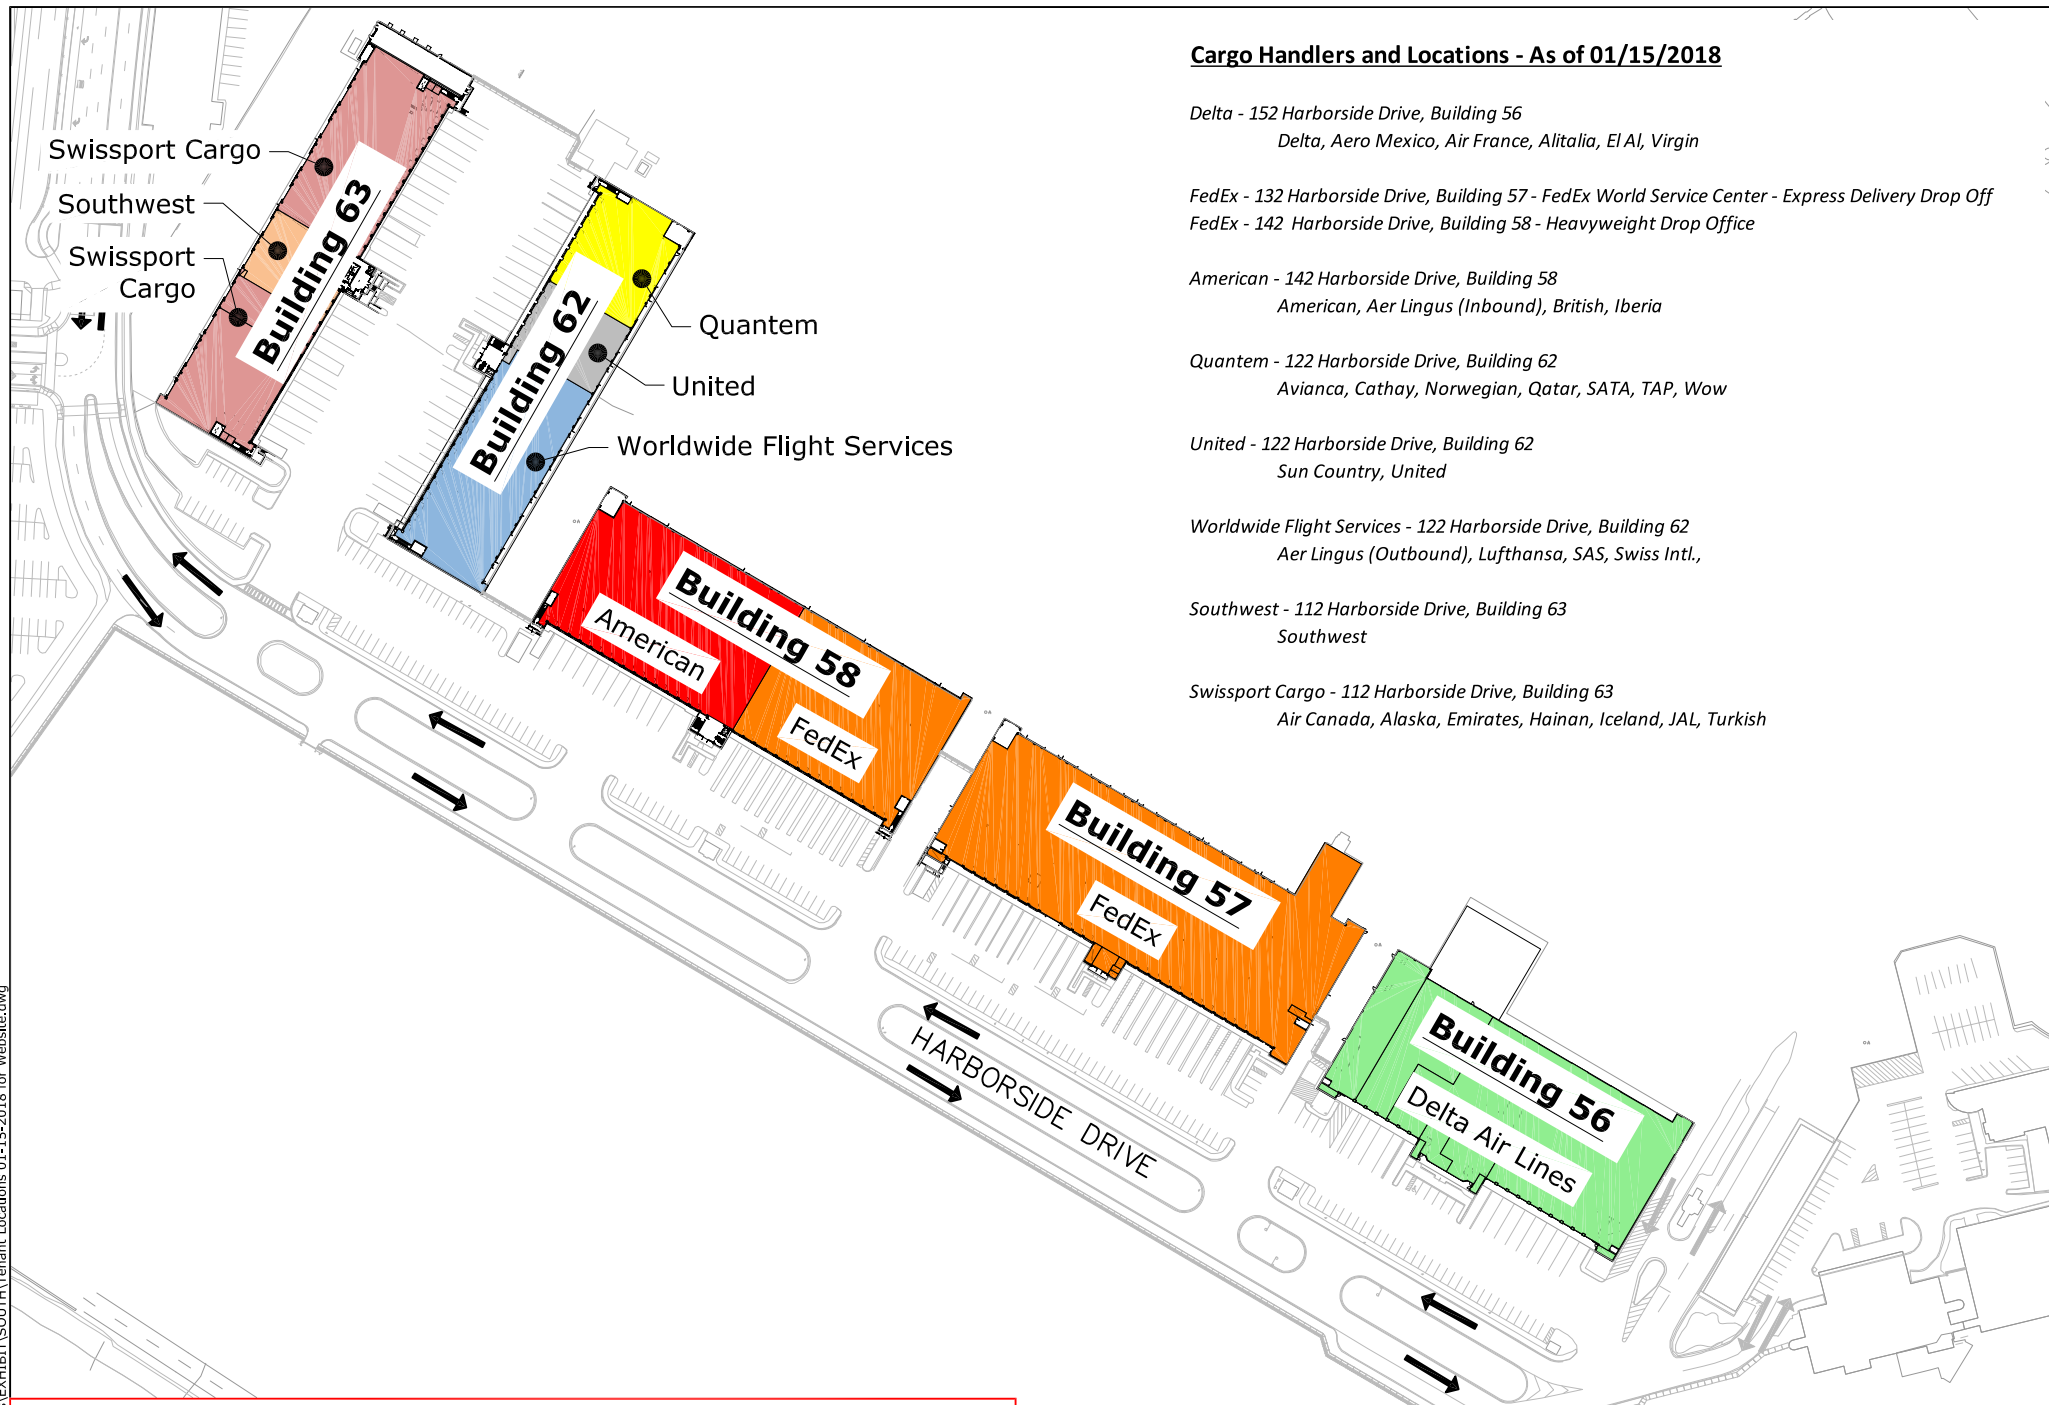

Cargo Handlers and Locations - As of 01/15/2018

Delta - 152 Harborside Drive, Building 56
 Delta, Aero Mexico, Air France, Alitalia, El Al, Virgin

FedEx - 132 Harborside Drive, Building 57 - FedEx World Service Center - Express Delivery Drop Off
 FedEx - 142 Harborside Drive, Building 58 - Heavyweight Drop Office

American - 142 Harborside Drive, Building 58
 American, Aer Lingus (Inbound), British, Iberia

Quantem - 122 Harborside Drive, Building 62
 Avianca, Cathay, Norwegian, Qatar, SATA, TAP, Wow

United - 122 Harborside Drive, Building 62
 Sun Country, United

Worldwide Flight Services - 122 Harborside Drive, Building 62
 Aer Lingus (Outbound), Lufthansa, SAS, Swiss Intl.,

Southwest - 112 Harborside Drive, Building 63
 Southwest

Swissport Cargo - 112 Harborside Drive, Building 63
 Air Canada, Alaska, Emirates, Hainan, Iceland, JAL, Turkish

Cargo Handlers and Locations
 As of 01/15/2018

Exhibit A

Sheet
 1 of 1