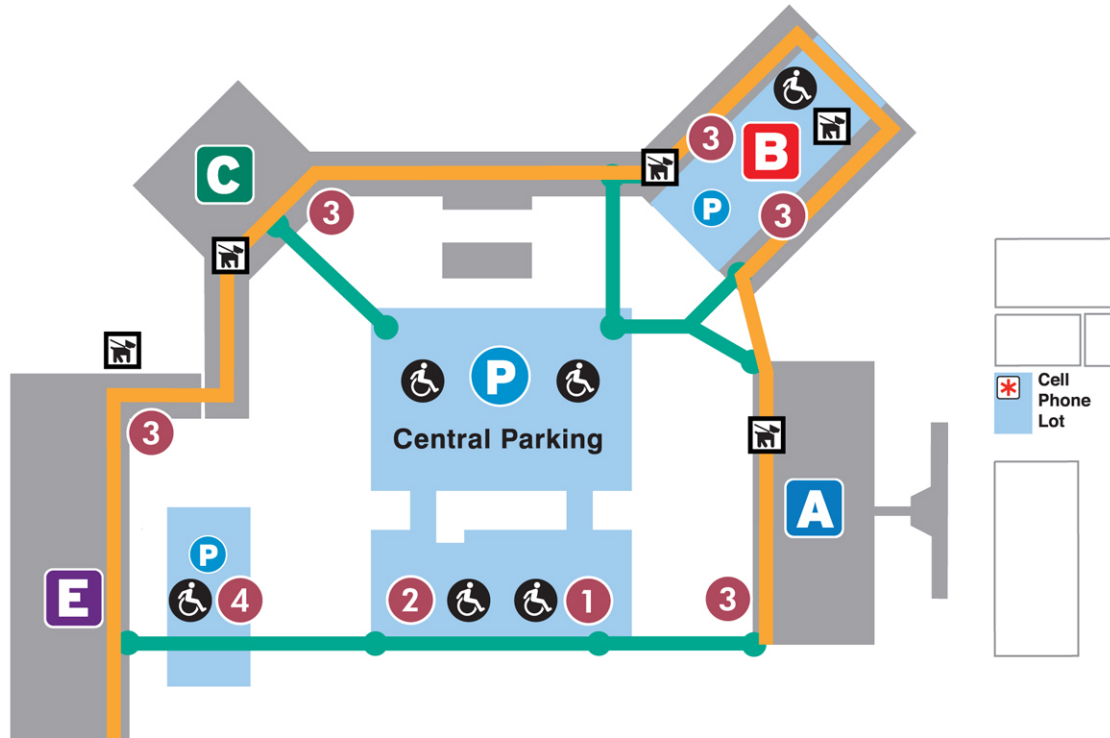

Boston Logan International Airport Terminal and Parking Facilities

Key

-  Terminals
-  Parking Areas
-  Accessible Parking
-  1 Accessible Over-Height Van Parking Level 1
-  2 Parking Office, Level 2
-  3 Ground Transportation Assistance, Arrival Level
-  4 Short Term Drop-Off *
-  Petport: Animal Relief Areas
-  Accessible Pedestrian Bridges
-  Accessible Walkways